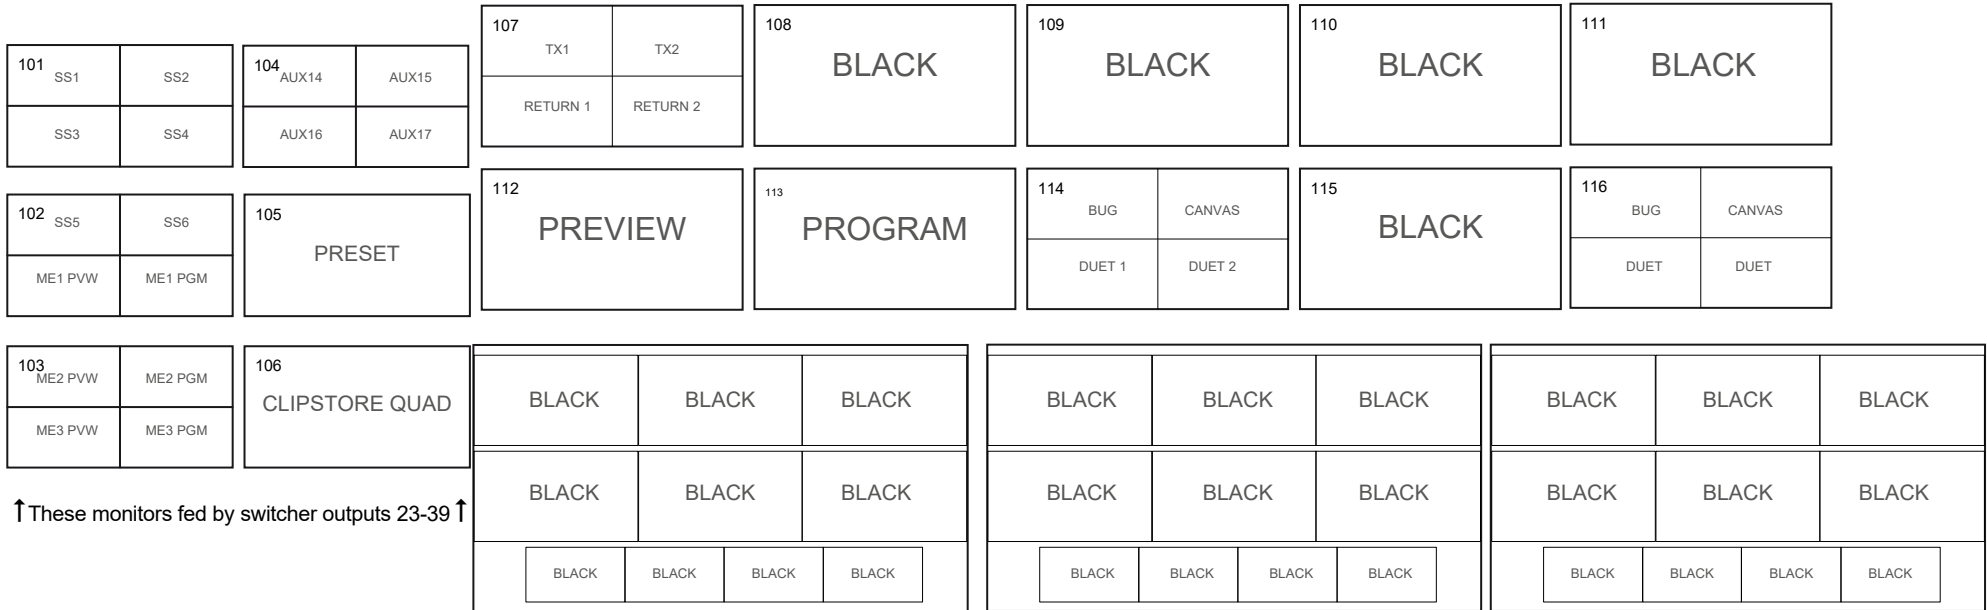

12:00:00

Kalypso

**Camera Names**

1: _____	7: _____	13: _____	19: _____
2: _____	8: _____	14: _____	20: _____
3: _____	9: _____	15: _____	21: _____
4: _____	10: _____	16: _____	22: _____
5: _____	11: _____	17: _____	23: _____
6: _____	12: _____	18: _____	24: _____

**EVS Names**

1-1: _____	19: _____
1-2: _____	20: _____
2-1: _____	21: _____
2-2: _____	22: _____
3-1: _____	23: _____
3-2: _____	24: _____