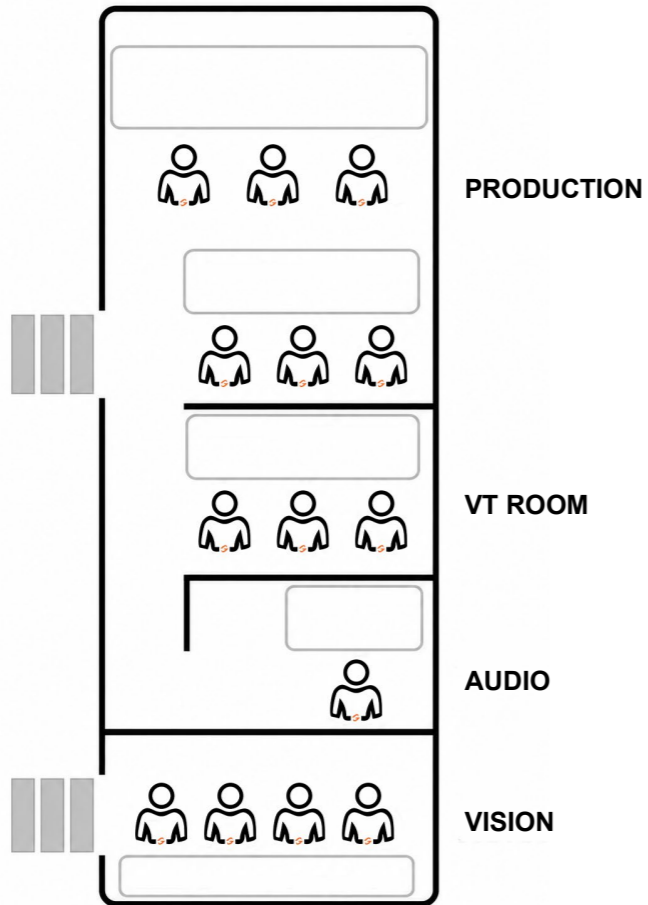

PRODUCTION

Monitors	6 Screens (48 Pictures)
Main Production Desk	Director/Vision Mixer, PA
VTR Room	3 Positions

AUDIO

Audio Console	Calrec Brio
Faders	36
Layers	2
Hydra	X3 Br.IO External Stage Box
MADI Port	8
AES I/O	8 x 8
Analogue In / Out	56 x 48
Audio Router	Calrec/D.O.Tec Hybrid Routing

COMMUNICATIONS

Talkback System	Telex RTS ODIN
RTS 2 wire	4
UHF Talkback Transmitter	3 Duplex

VIDEO

Camera Capacity	16
EVS Channel Capacity	24
Video Router	Snell 128x128 3G SDI
Vision Mixer	GV Kahuna 9600 3ME
Inputs	48
AUX Outputs	24
ME Busses	3
Video FX	Per Keyer
Satellite Mixer Panel	On Request

CAPTURE FORMATS

HD/HDR 1080i 1080p

TRUCK LAYOUT

MONITOR LAYOUT

PRODUCTION MONITOR STACK

PRODUCTION REAR DESK MONITORS

VT DESK MONITORS