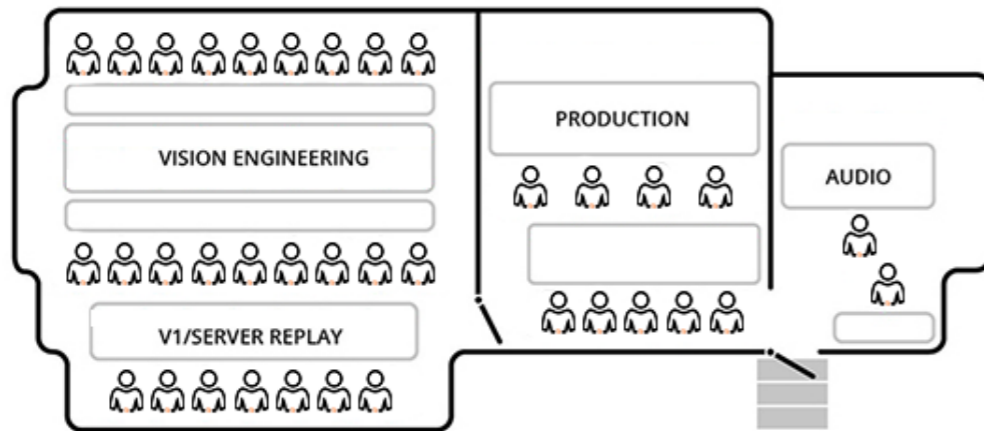

TRUCK LAYOUT