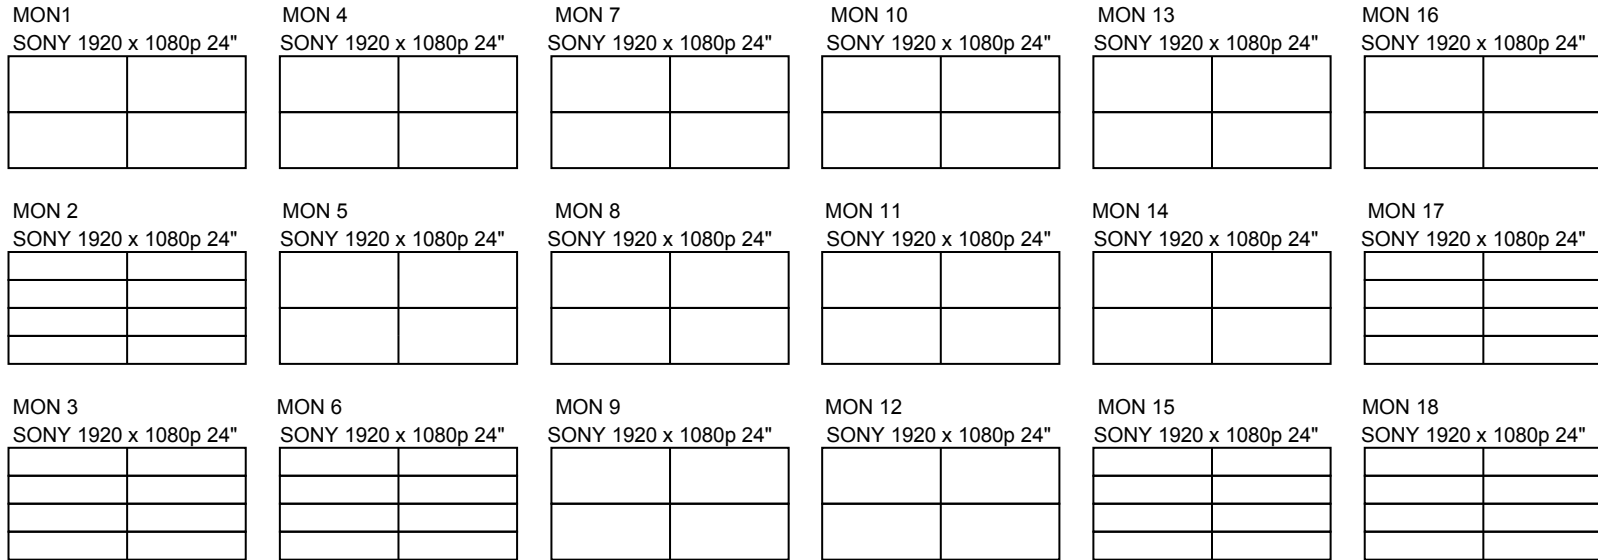

GRAVITY MEDIA AUSTRALIA HD6 MONITOR WALL

Date: _____

Production: _____

12:00:00

SONY VMU CONTROL PANEL