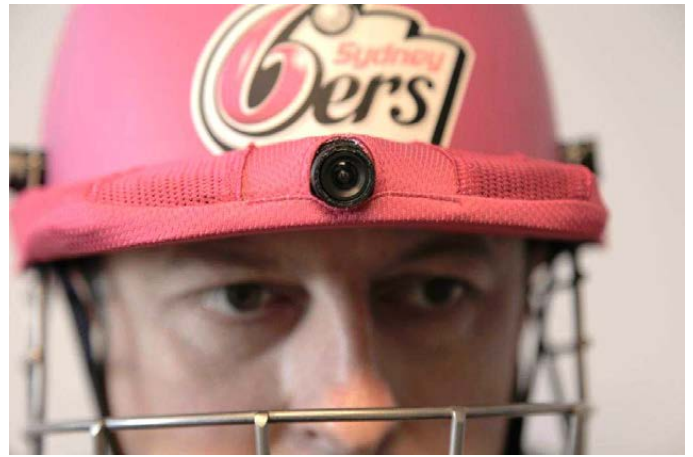

## HELMETCAM

Gravity Media's Globecam specialty cameras unit is renowned for creating a range of ground-breaking devices that have entertained viewers all over the world with footage captured from exciting new angles and perspectives.

### SPECIFICATION

- Wireless camera fully-contained on cricket helmet
- Full HD 1080i/50 resolution
- HD-SDI output from receiver
- Image stabilization
- Light-weight at only 230g in total, inc.battery
- 2.2 to 2.3GHz frequency range
- 8MHz bandwidth, DVB-T COFDM
- Low latency, end-to-end approx. 55ms
- Output power 50Mw
- Approx. 45 minutes battery life
- Compliance standards tested BS7928:2013 "Specification for Head Protectors for Cricketers"
- Certified for use on MasuriOriginal Series II, MasuriVision Series and ShreyMaster Class helmets